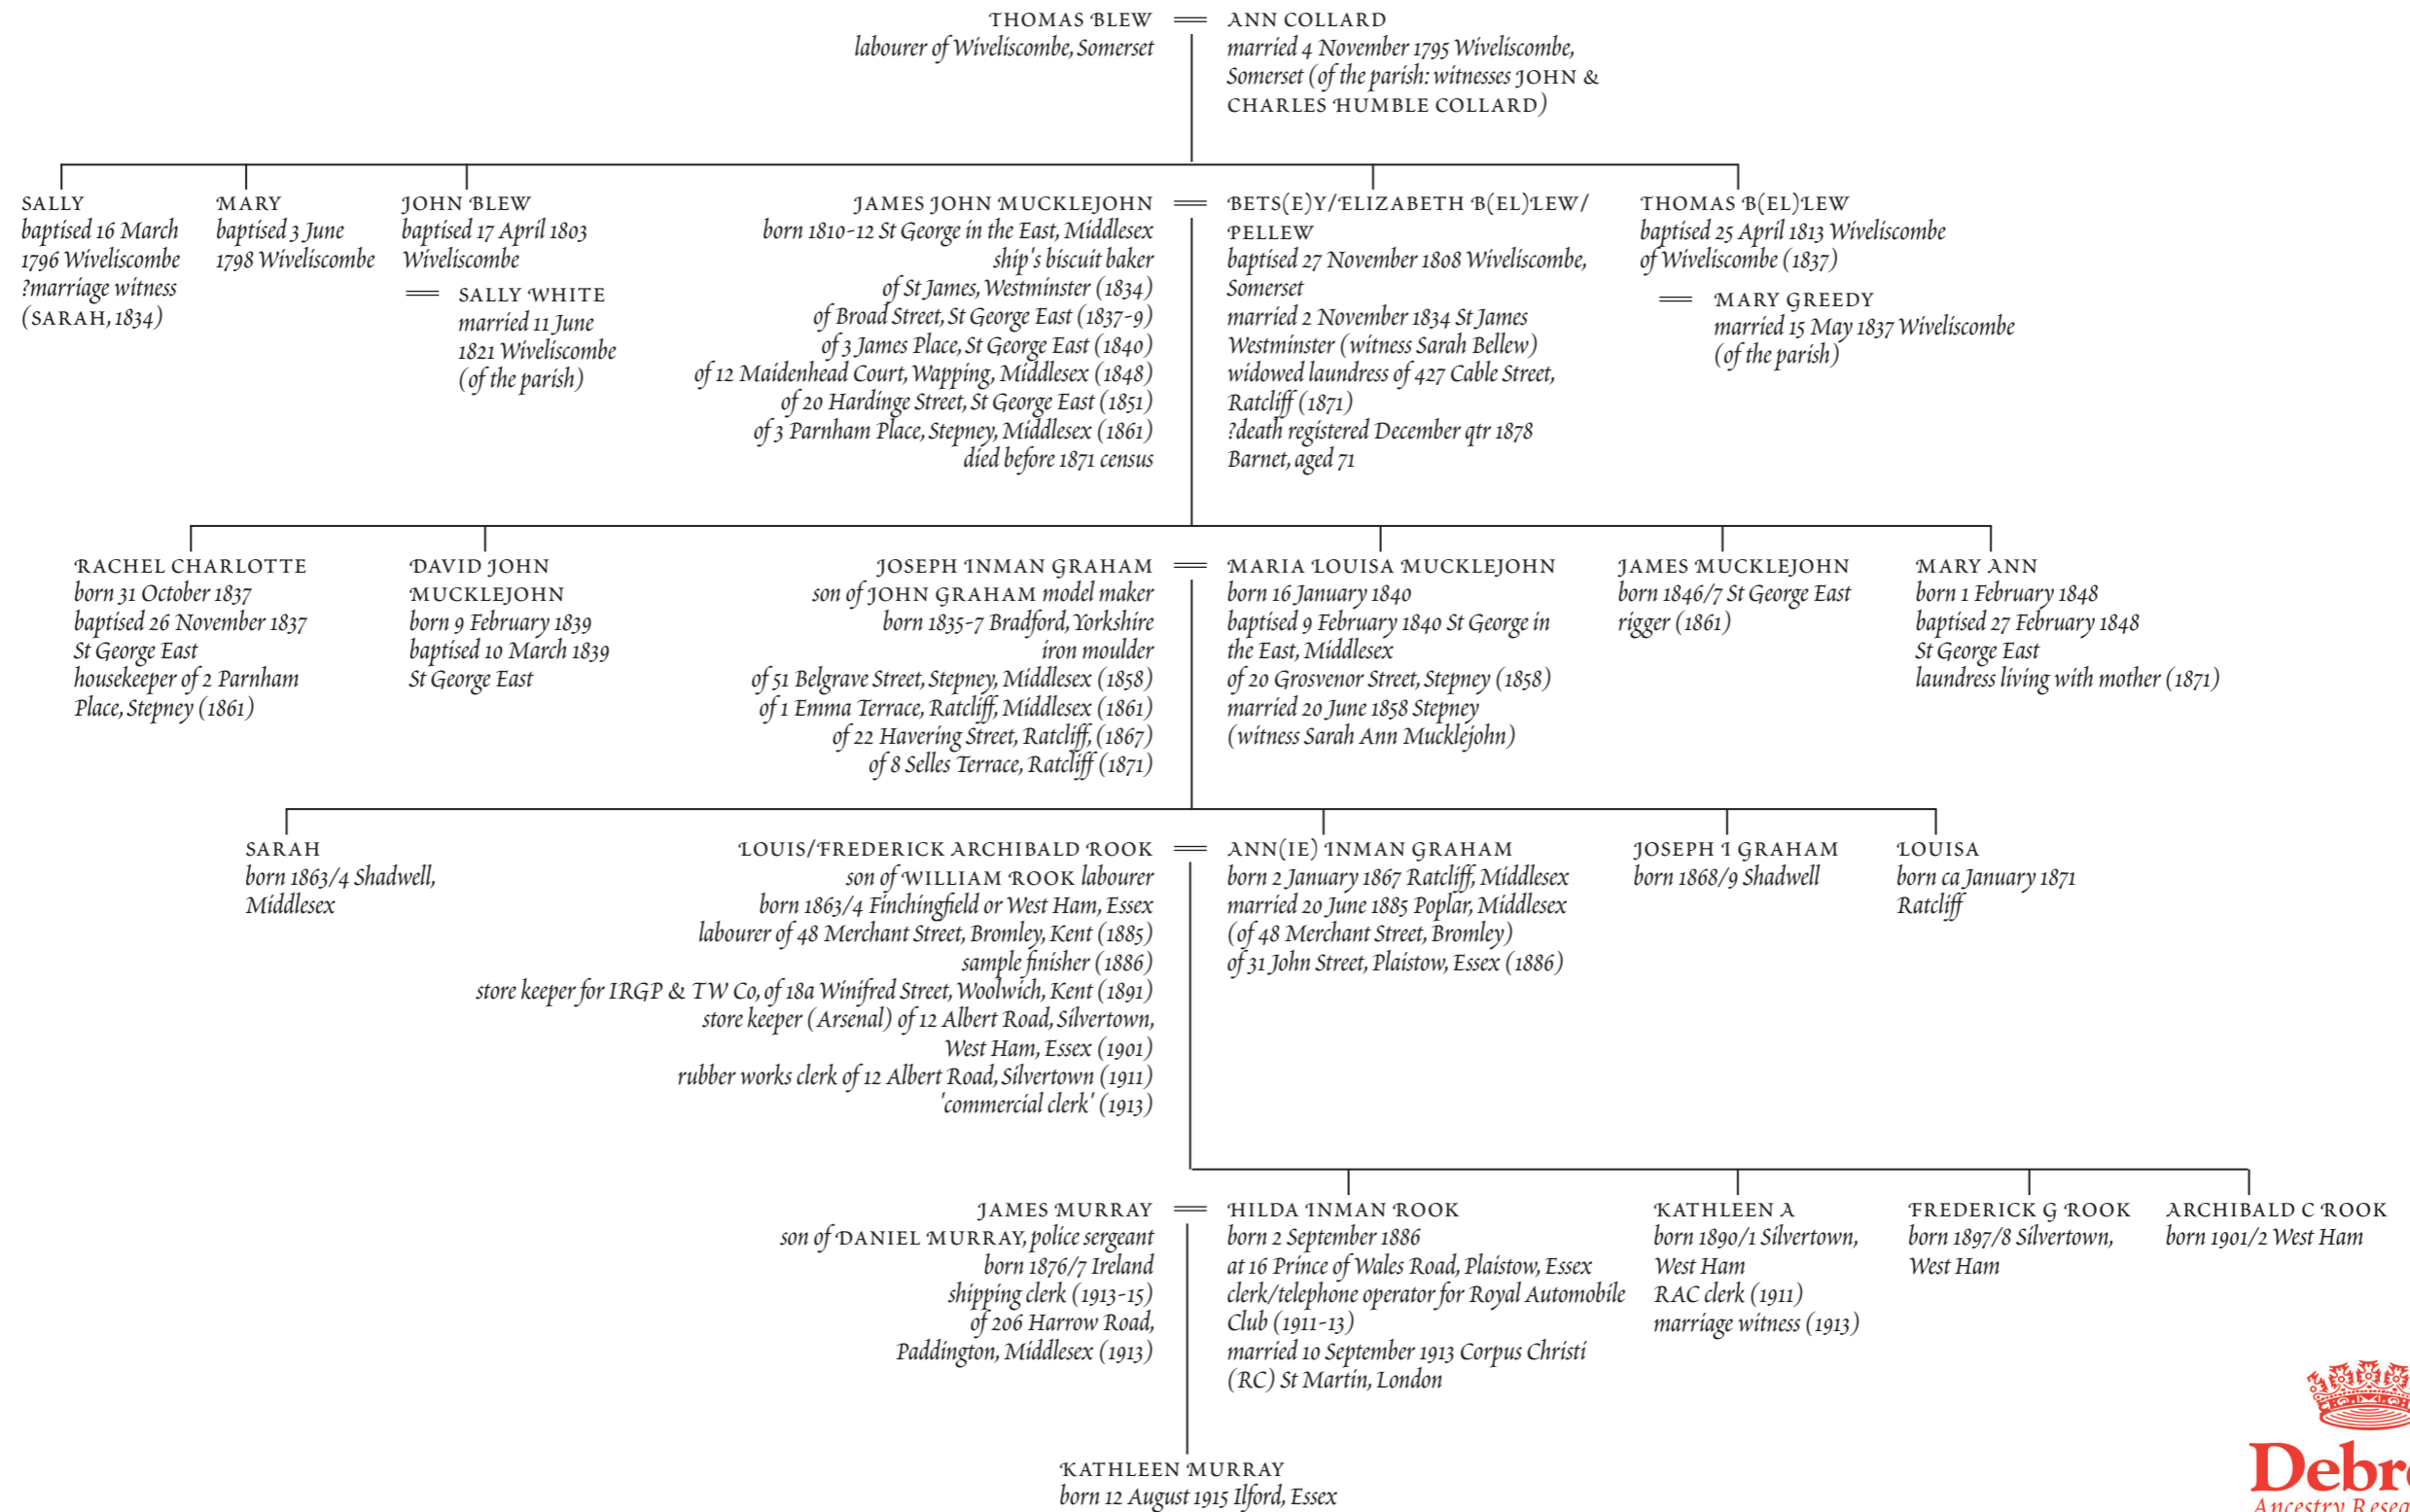

# THE MATRILINEAL ANCESTRY OF KATHLEEN MURRAY

**DebreTT**  
Ancestry Research Ltd

PO Box 379, Winchester SO23 9YQ  
Tel: +44 (0)1962 841904  
www.debreTTancestry.co.uk  
March 2013  
Ref: 7149